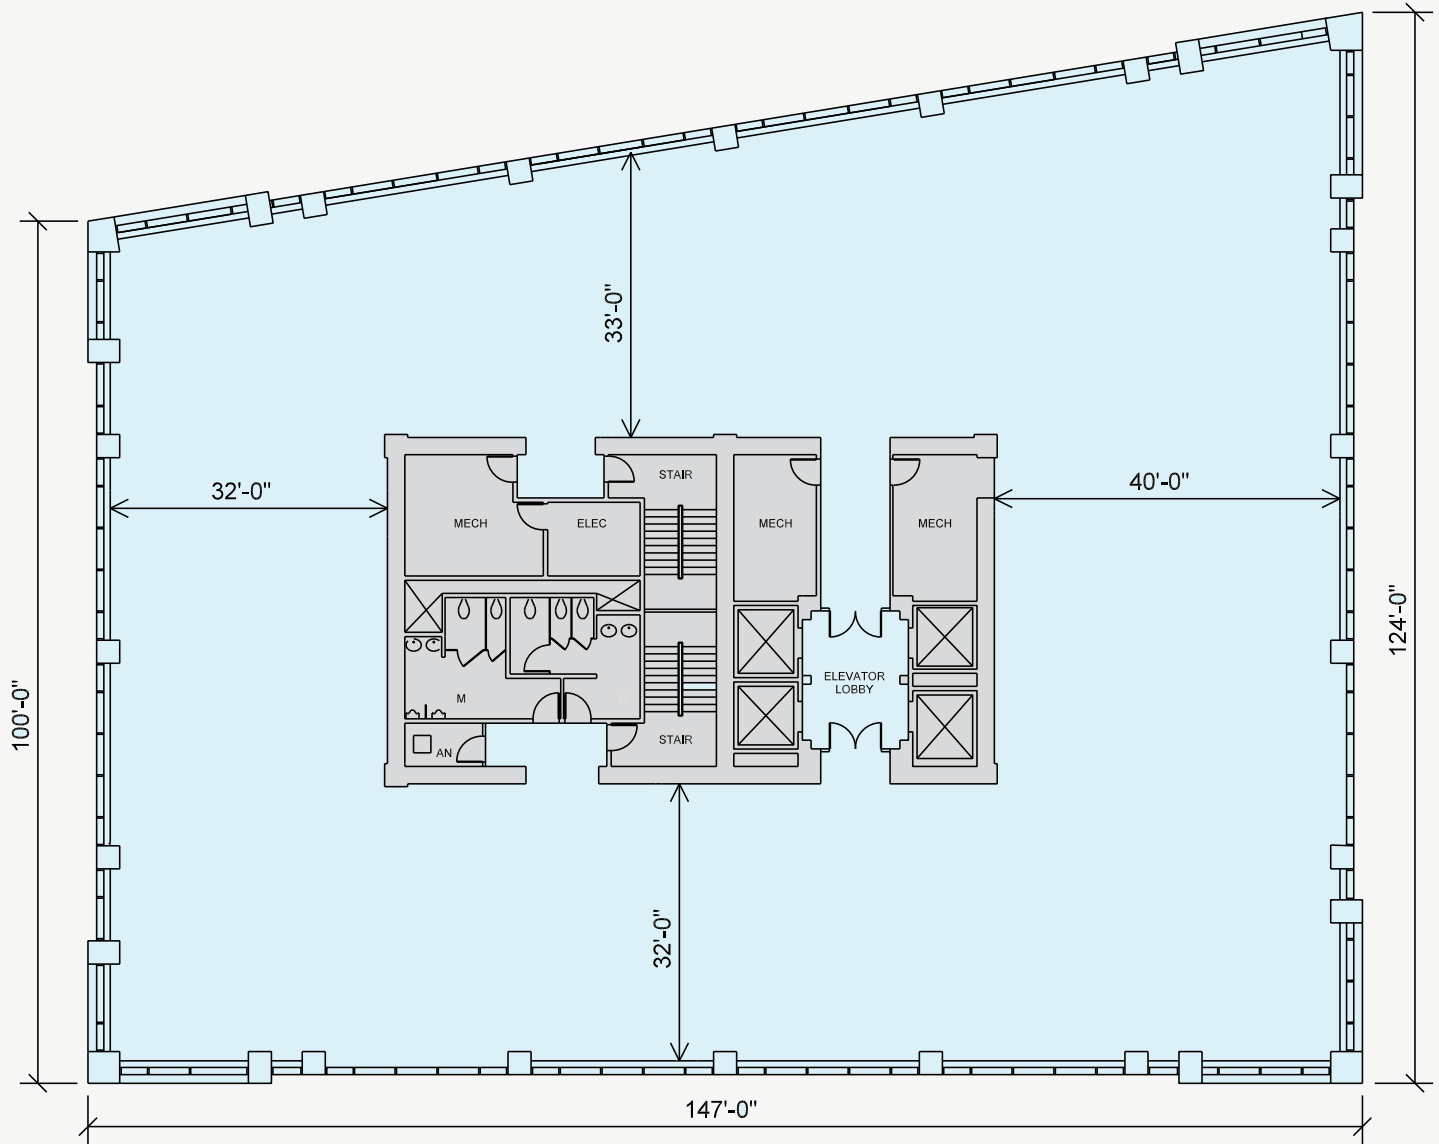

Typical Upper Floor Shell & Core

For more information or to schedule a tour,
please contact:

John P. Barry
617.439.9705
jbarry@rbjrealestate.com

Thomas D. Ashe
617.439.3113
tashe@rbjrealestate.com

RICHARDS BARRY JOYCE & PARTNERS, LLC