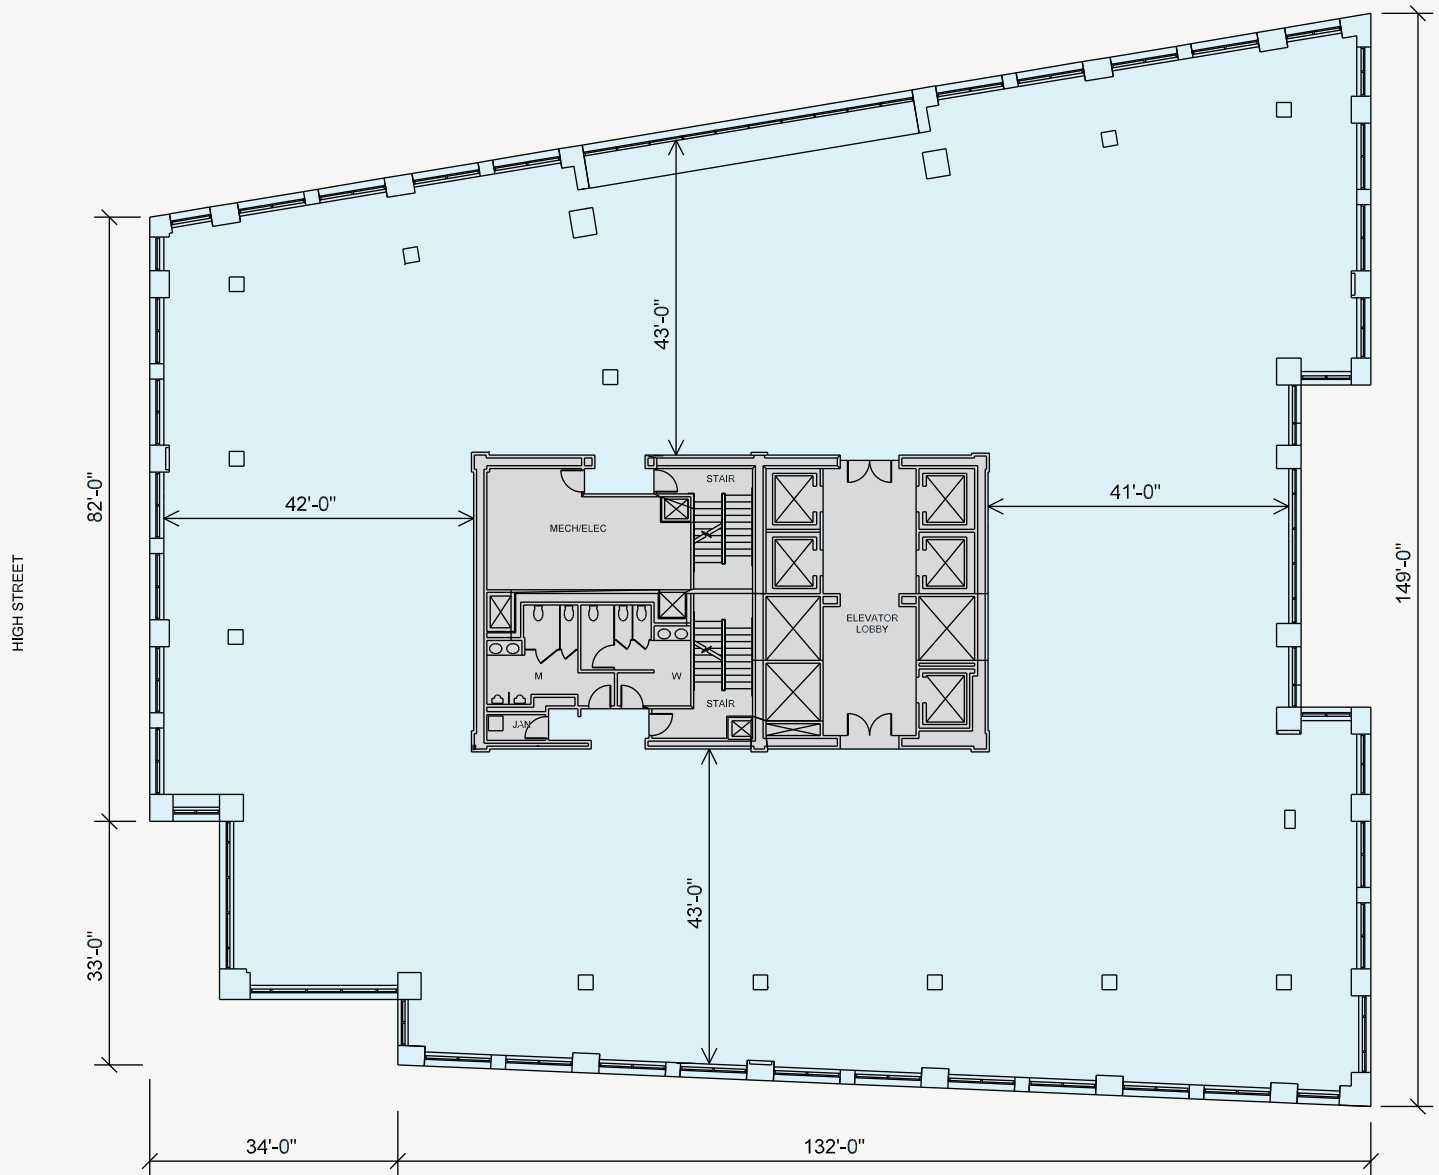

Typical Lower Floor Shell & Core

For more information or to schedule a tour,
please contact:

John P. Barry
617.439.9705
jbarry@rbjrealestate.com

Thomas D. Ashe
617.439.3113
tashe@rbjrealestate.com

RICHARDS BARRY JOYCE & PARTNERS, LLC