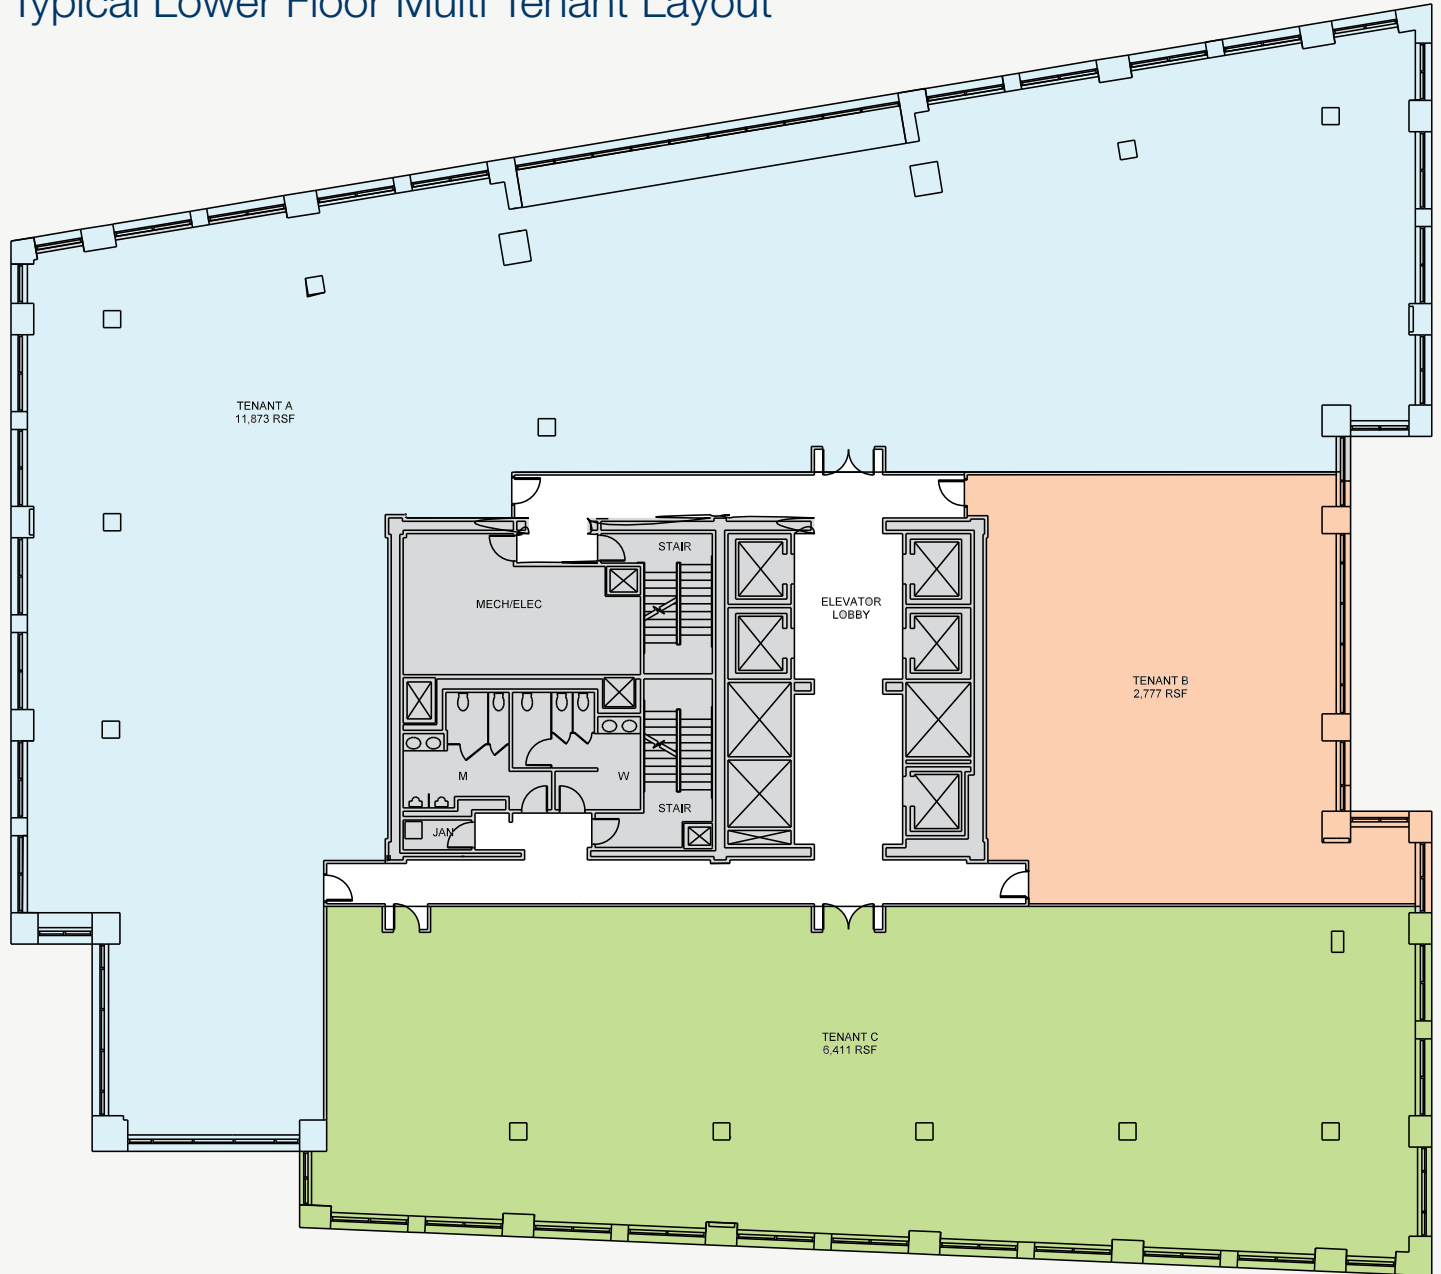

Typical Lower Floor Multi Tenant Layout

For more information or to schedule a tour,
please contact:

John P. Barry
617.439.9705
jbarry@rbjrealestate.com

Thomas D. Ashe
617.439.3113
tashe@rbjrealestate.com